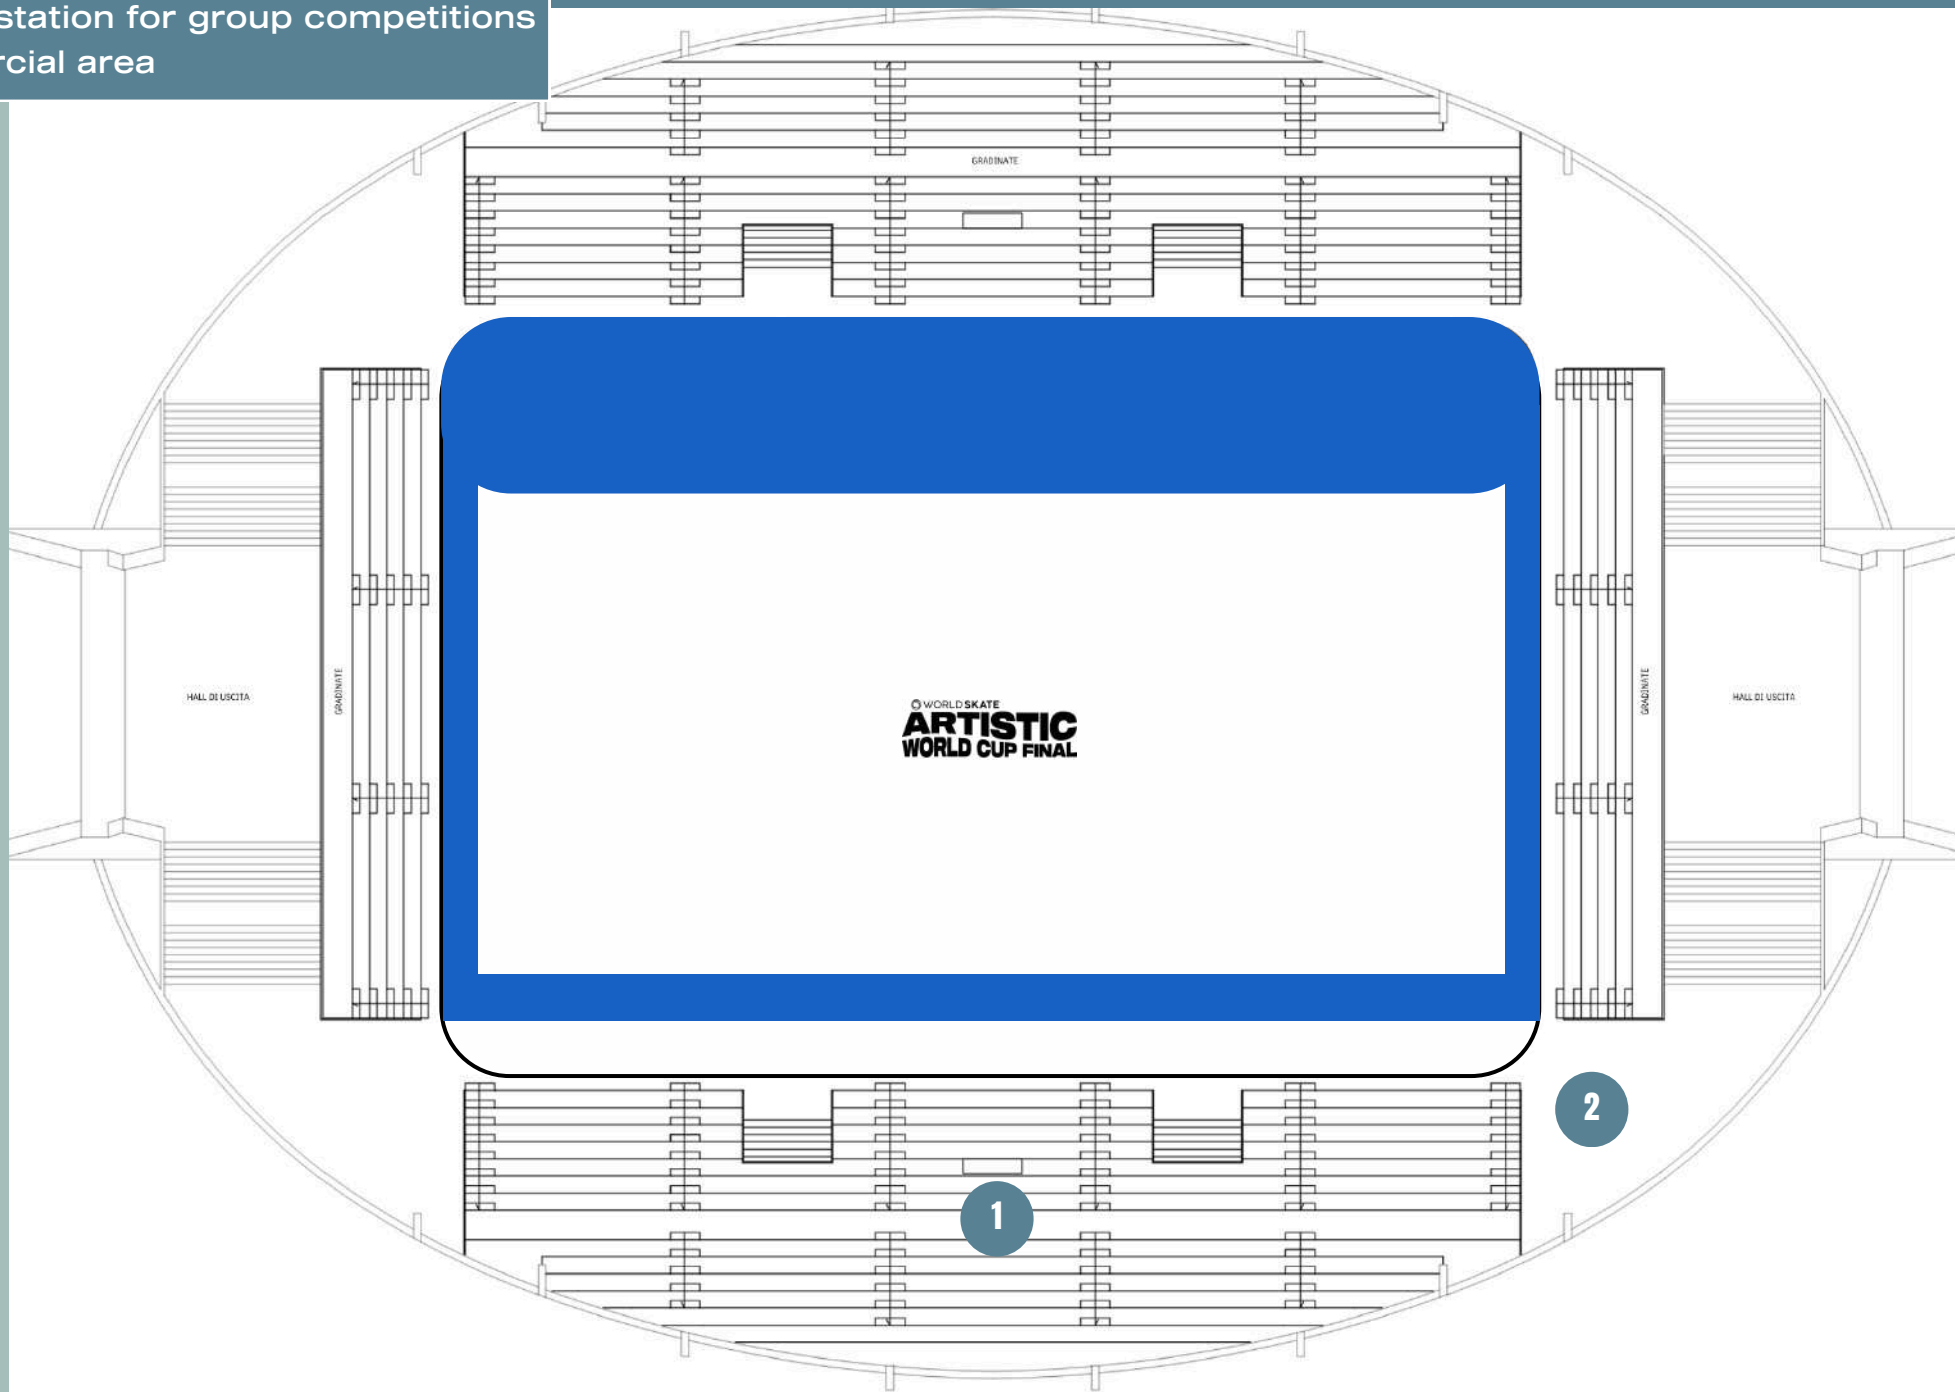

The main arena can accommodate over 3,000 spectators in numbered seating, offering ample space for the audience and optimal visibility from every section.

The venue features:

- A removable sports parquet floor and a playing surface suitable for multiple indoor disciplines
- Modern lighting, ventilation, and safety systems ensuring comfort and usability
- A fully equipped gym with the latest Technogym equipment
- Two bars and catering areas

Skating setup

For the Artistic World Cup Final – Cesena 2026, a wooden panel flooring will be installed, coated with Vesmaco Durflex 100 resin, measuring 22 x 44 meters.

The same rink was used in Reggio Emilia for the World Cup Final 2025 and in Rimini as a training rink during the World Skate Games 2024.

venue

venue

- 1 Main entrance
- 2 Parking
- 3 via Coppi
- 4 via Ambrosini

**PALA
BCC ROMAGNOLO**
outdoor

PALA BCC ROMAGNOLO

indoor - ground floor

- 1 Changing rooms
- 2 Gym
- 3 Medical room
- 4 Bar – food areas
- 5 Press room
- 6 Main entrance
- 7 Stand access
- 8 Accreditation
- 9 Warm-up area outdoor

venue

PALA BCC ROMAGNOLO

indoor - stands level

- 1 Judges' station for group competitions
- 2 Commercial area

venue

PALA BCC ROMAGNOLO

rink setup layout

- 1 athletes in
- 2 athletes out
- 3 locker rooms
- 4 stage
- 5 podium
- 6 video wall
- 7 kiss & cry
- 8 leader chair
- 9 VIP lounge area
- 10 led portal
- 11 led banners
- 12 fixed banners
- 13 judges' station
- 14 speakers – audio & video production