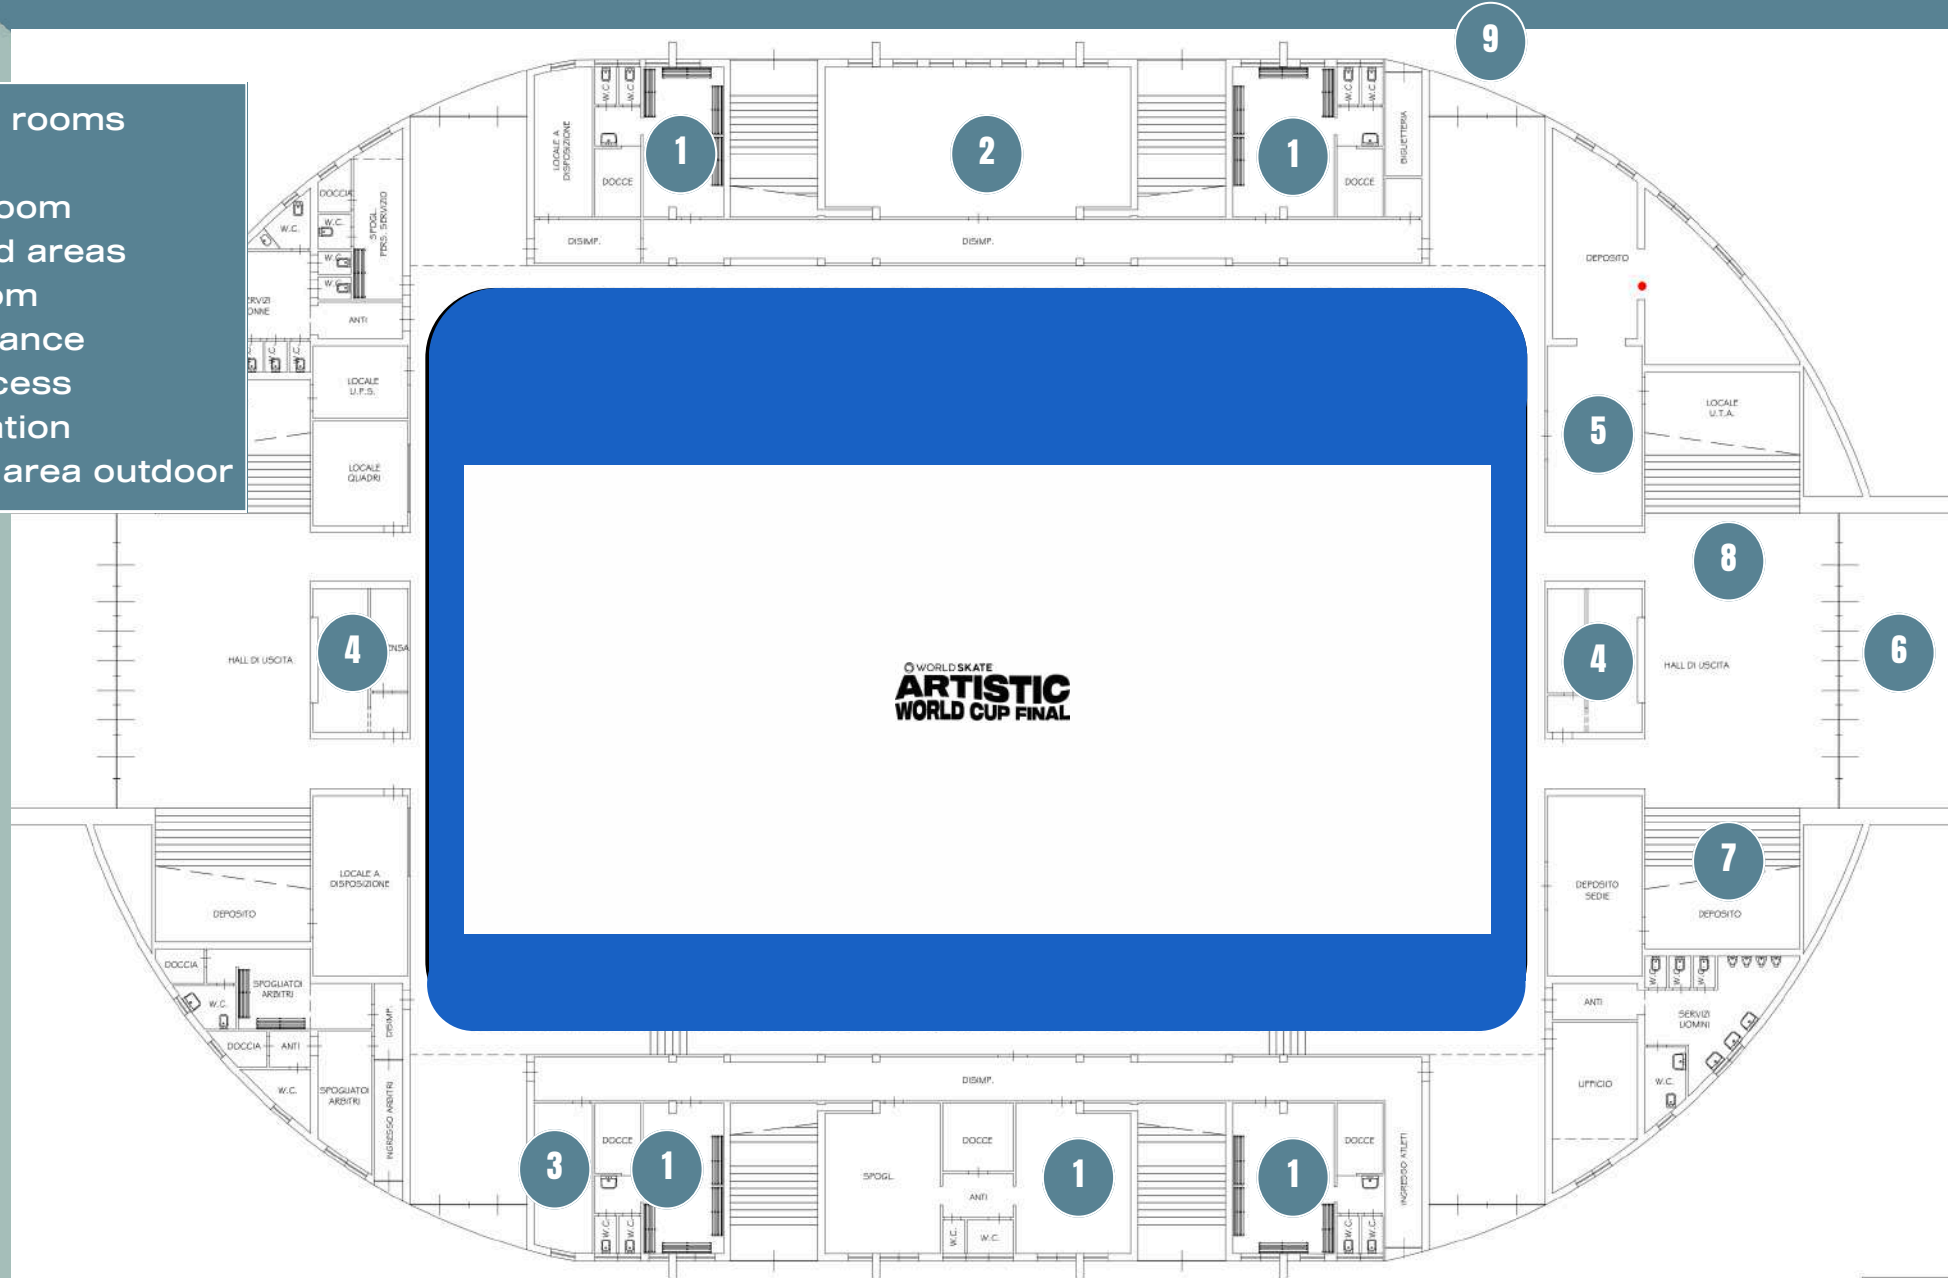

The main arena can accommodate over 3,000 spectators in numbered seating, offering ample space for the audience and optimal visibility from every section.

The venue features:

- A removable sports parquet floor and a playing surface suitable for multiple indoor disciplines
- Modern lighting, ventilation, and safety systems ensuring comfort and usability
- A fully equipped gym with the latest Technogym equipment
- Two bars and catering areas

venue

venue

- 1 Main entrance
- 2 Parking
- 3 via Coppi
- 4 via Ambrosini

**PALA
BCC ROMAGNOLO**
outdoor

PALA BCC ROMAGNOLO

indoor - ground floor

- 1 Changing rooms
- 2 Gym
- 3 Medical room
- 4 Bar – food areas
- 5 Press room
- 6 Main entrance
- 7 Stand access
- 8 Accreditation
- 9 Warm-up area outdoor

venue

PALA BCC ROMAGNOLO

indoor - stands level

- 1 Judges' station for group competitions
- 2 Commercial area

venue

PALA BCC ROMAGNOLO

rink setup layout

- 1 athletes in
- 2 athletes out
- 3 locker rooms
- 4 stage
- 5 podium
- 6 video wall
- 7 kiss & cry
- 8 leader chair
- 9 VIP lounge area
- 10 led portal
- 11 led banners
- 12 fixed banners
- 13 judges' station
- 14 speakers – audio & video production