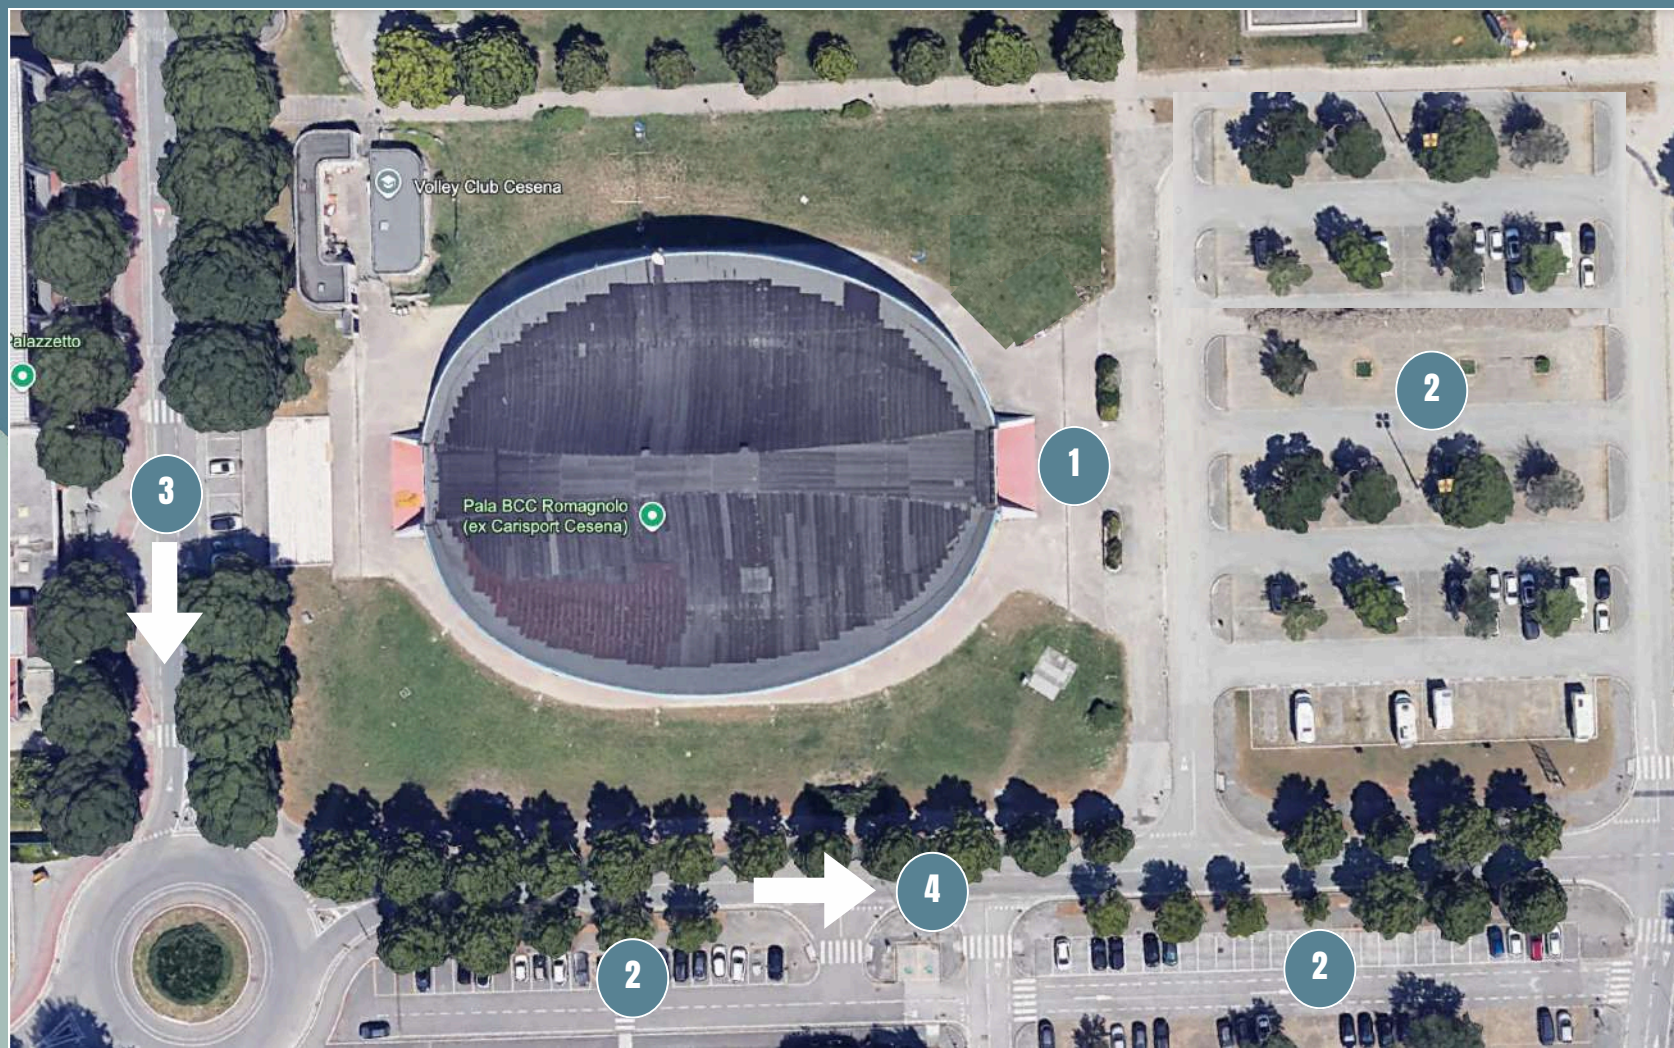

Skating setup

For the Artistic World Cup Final – Cesena 2026, a wooden panel flooring will be installed, coated with Vesmaco Durflex 100 resin, measuring 22 x 44 meters.

The same rink was used in Reggio Emilia for the World Cup Final 2025 and in Rimini as a training rink during the World Skate Games 2024.

venue

venue

- 1 Main entrance
- 2 Parking
- 3 via Coppi
- 4 via Ambrosini

**PALA
BCC ROMAGNOLO**
outdoor

PALA BCC ROMAGNOLO

indoor - ground floor

- 1 Changing rooms
- 2 Gym
- 3 Medical room
- 4 Bar – food areas
- 5 Press room
- 6 Main entrance
- 7 Stand access
- 8 Accreditation
- 9 Warm-up area outdoor