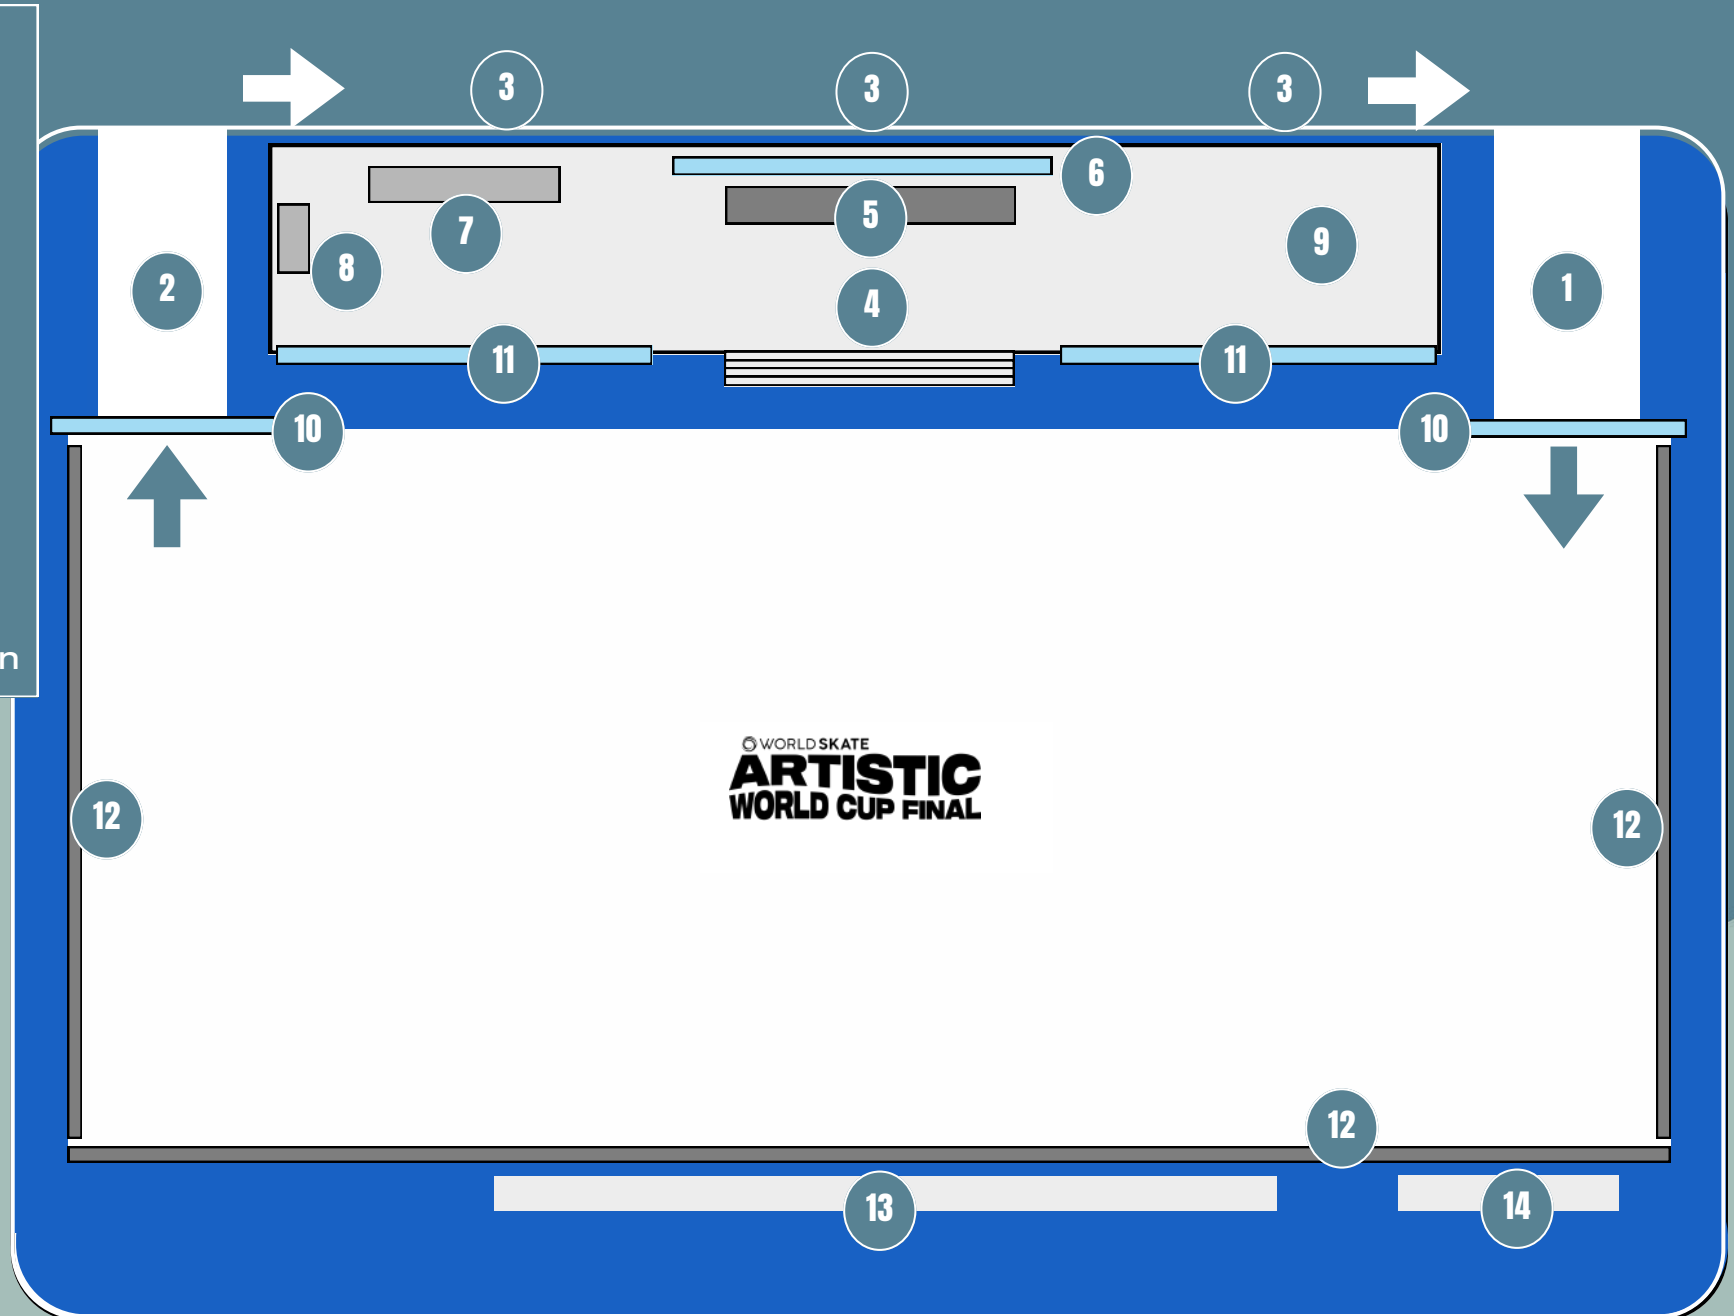

The main arena can accommodate over 3,000 spectators in numbered seating, offering ample space for the audience and optimal visibility from every section.

The venue features:

- A removable sports parquet floor and a playing surface suitable for multiple indoor disciplines
- Modern lighting, ventilation, and safety systems ensuring comfort and usability
- A fully equipped gym with the latest Technogym equipment
- Two bars and catering areas

Skating setup

For the Artistic World Cup Final – Cesena 2026, a wooden panel flooring will be installed, coated with Vesmaco Durflex 100 resin, measuring 22 x 44 meters.

The same rink was used in Reggio Emilia for the World Cup Final 2025 and in Rimini as a training rink during the World Skate Games 2024.

venue

venue

- 1 Main entrance
- 2 Parking
- 3 via Coppi
- 4 via Ambrosini

**PALA
BCC ROMAGNOLO**
outdoor

PALA BCC ROMAGNOLO

indoor - ground floor

- 1 Changing rooms
- 2 Gym
- 3 Medical room
- 4 Bar – food areas
- 5 Press room
- 6 Main entrance
- 7 Stand access
- 8 Accreditation
- 9 Warm-up area outdoor

venue

PALA BCC ROMAGNOLO

indoor - stands level

- 1 Judges' station for group competitions
- 2 Commercial area

venue

PALA BCC ROMAGNOLO

rink setup layout

- 1 athletes in
- 2 athletes out
- 3 locker rooms
- 4 stage
- 5 podium
- 6 video wall
- 7 kiss & cry
- 8 leader chair
- 9 VIP lounge area
- 10 led portal
- 11 led banners
- 12 fixed banners
- 13 judges' station
- 14 speakers – audio & video production